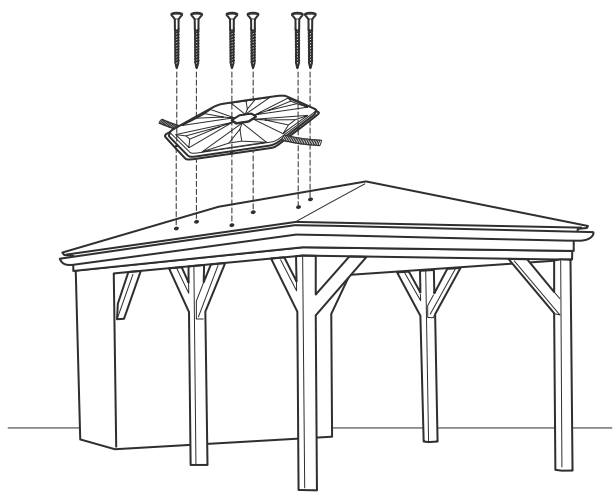

SUNNY
Poolheating

www.schlemmer-ecotech.com

2x

2x

1x

+

1-6x

< 500 l/h