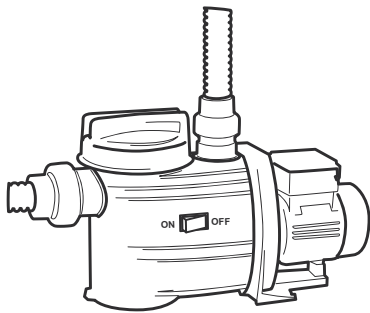

SUNNY
Poolheating

www.schlemmer-ecotech.com

2x

2x

1x

+

1-6x

< 500 l/h