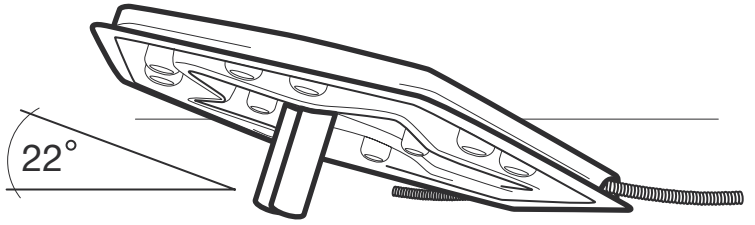

SUNNY
Poolheating

www.schlemmer-ecotech.com

2x

2x

1x

+

1-6x

< 500 l/h