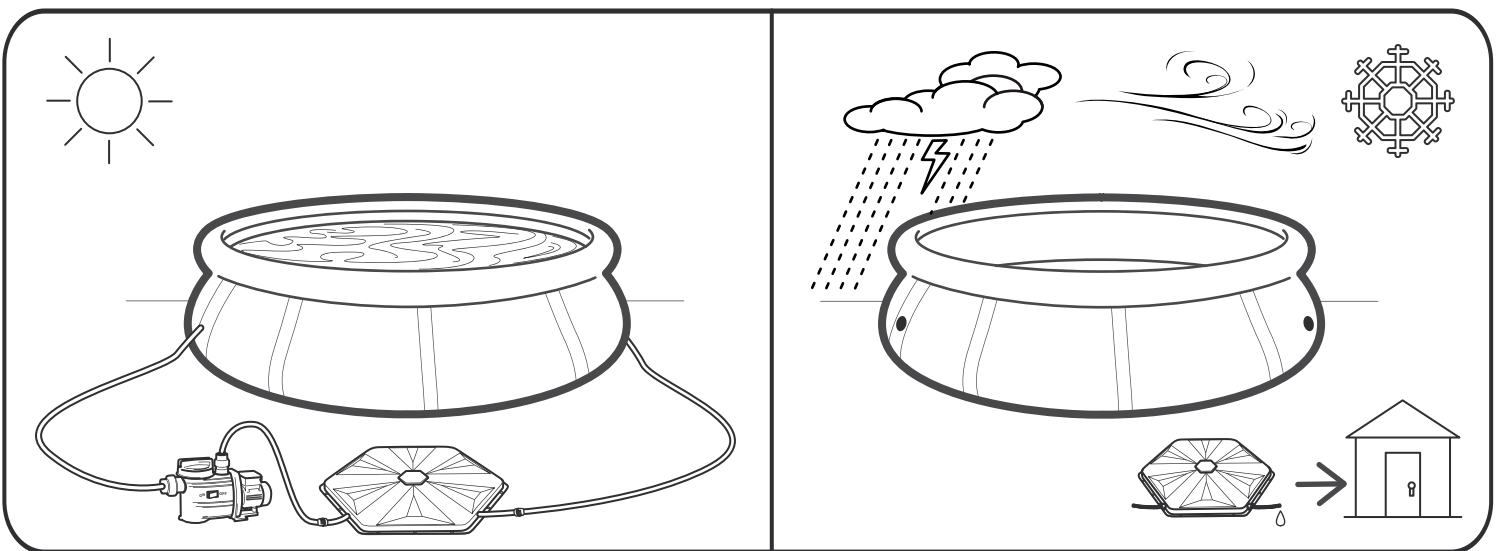

SUNNY
Poolheating

www.schlemmer-ecotech.com

2x

2x

1x

+

1-6x

< 500 l/h