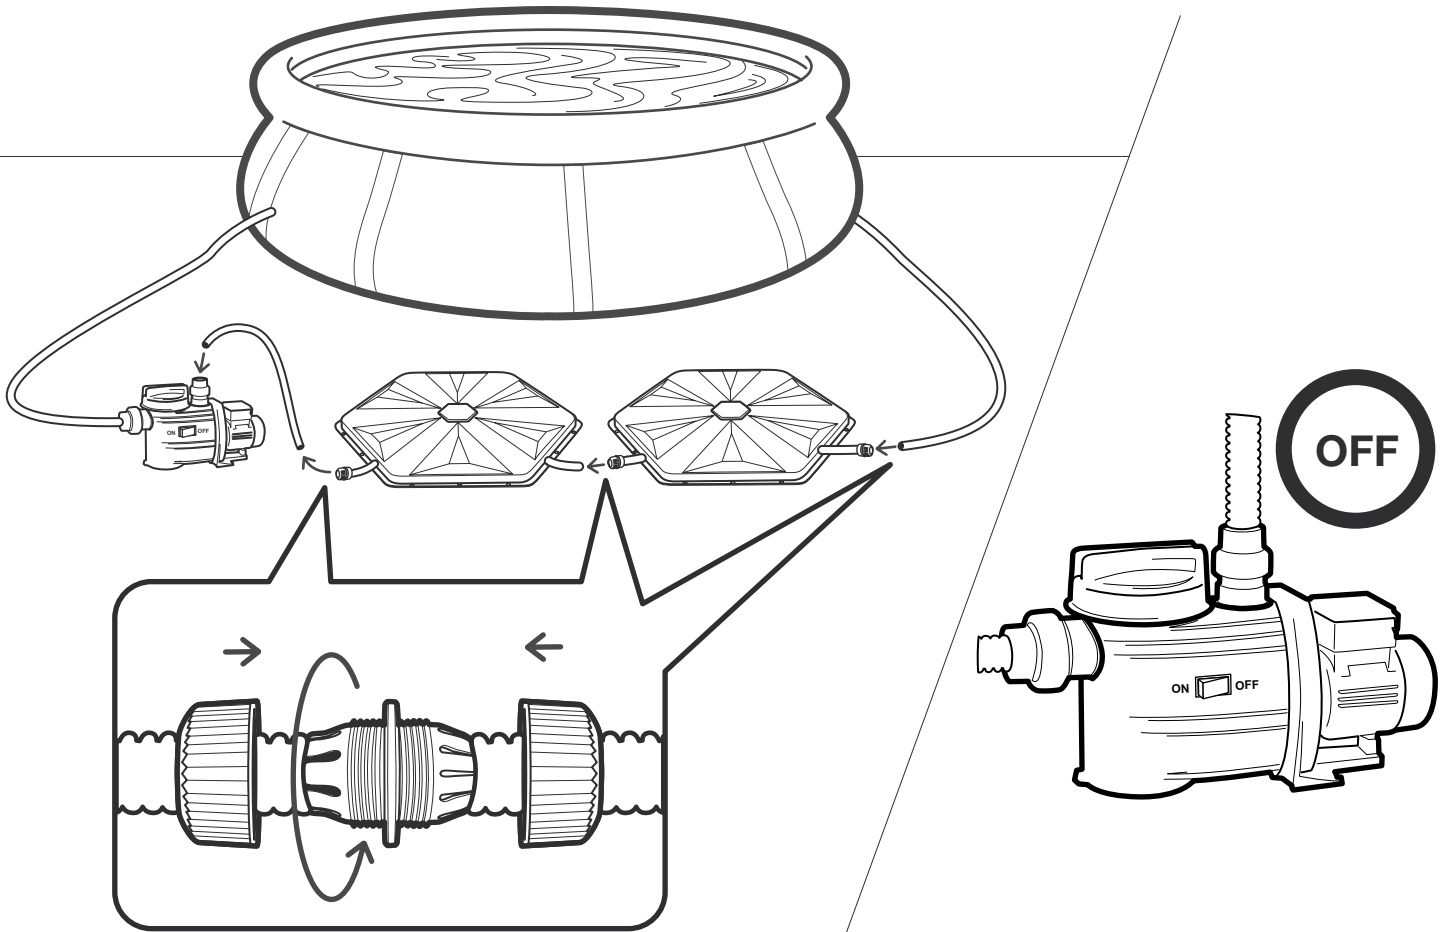

< 500 l/h

1x - 6x

FIN